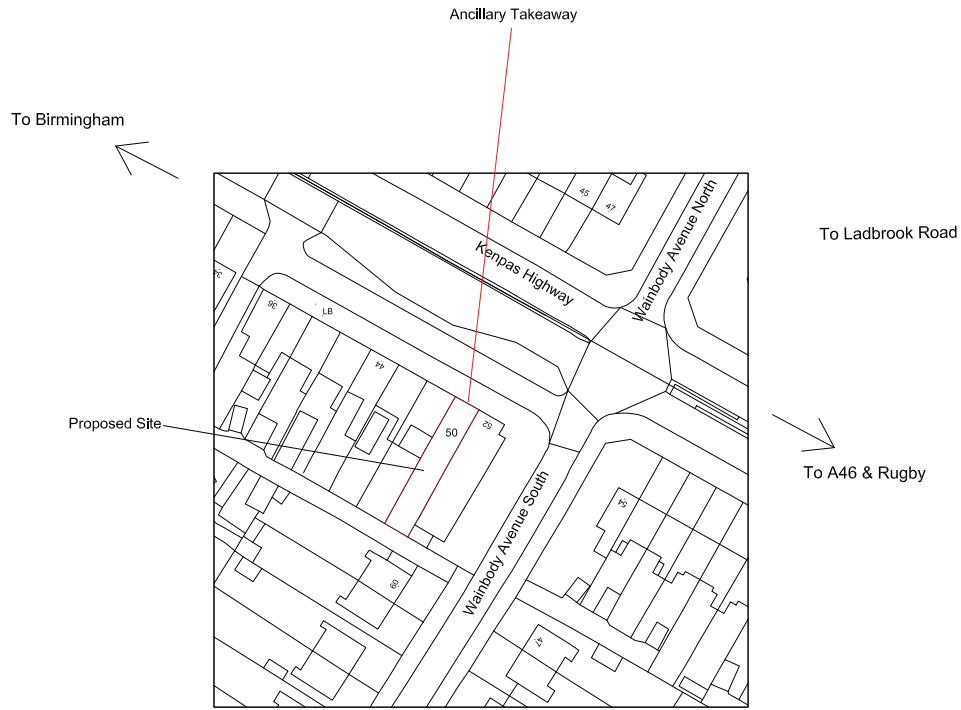

REFERENCE NUMBER:

FUL/2016/3022

SITE:

50 KENPAS HIGHWAY

Ancillary Takeaway Application at 'Ginger Orange' Restaurant, 50 Kenpas Highway, Coventry.

GENERAL NOTES
 DRAWING CAN BE SCALED FOR PLANNING PURPOSES ONLY BUT IF IN ANY DOUBT ABOUT A DIMENSION OR ANY OF THE DRAWING INFORMATION PLEASE ASK CDRB ARCHITECTS.

Block Plan
 Scale 1:500 @ A1

Location Plan
 Scale 1:1250 @ A1

PLANNING SUBMISSION

rev	date	by	check
cdrb architects ltd 8 The Square, Kenilworth, CV9 1EF.			
Job title Change of Use Planning Application for Restaurant with Ancillary Takeaway at 'Ginger Orange' Restaurant, 50 Kenpas Highway, Coventry.			
Drawing title Block Plan and Site Plan			
scale	drawn by	date	checked by
1:500 @ A1	CR	December 2016	CDRB
job no.	drawing no.	revision	
T803	AL (P) 00	-	