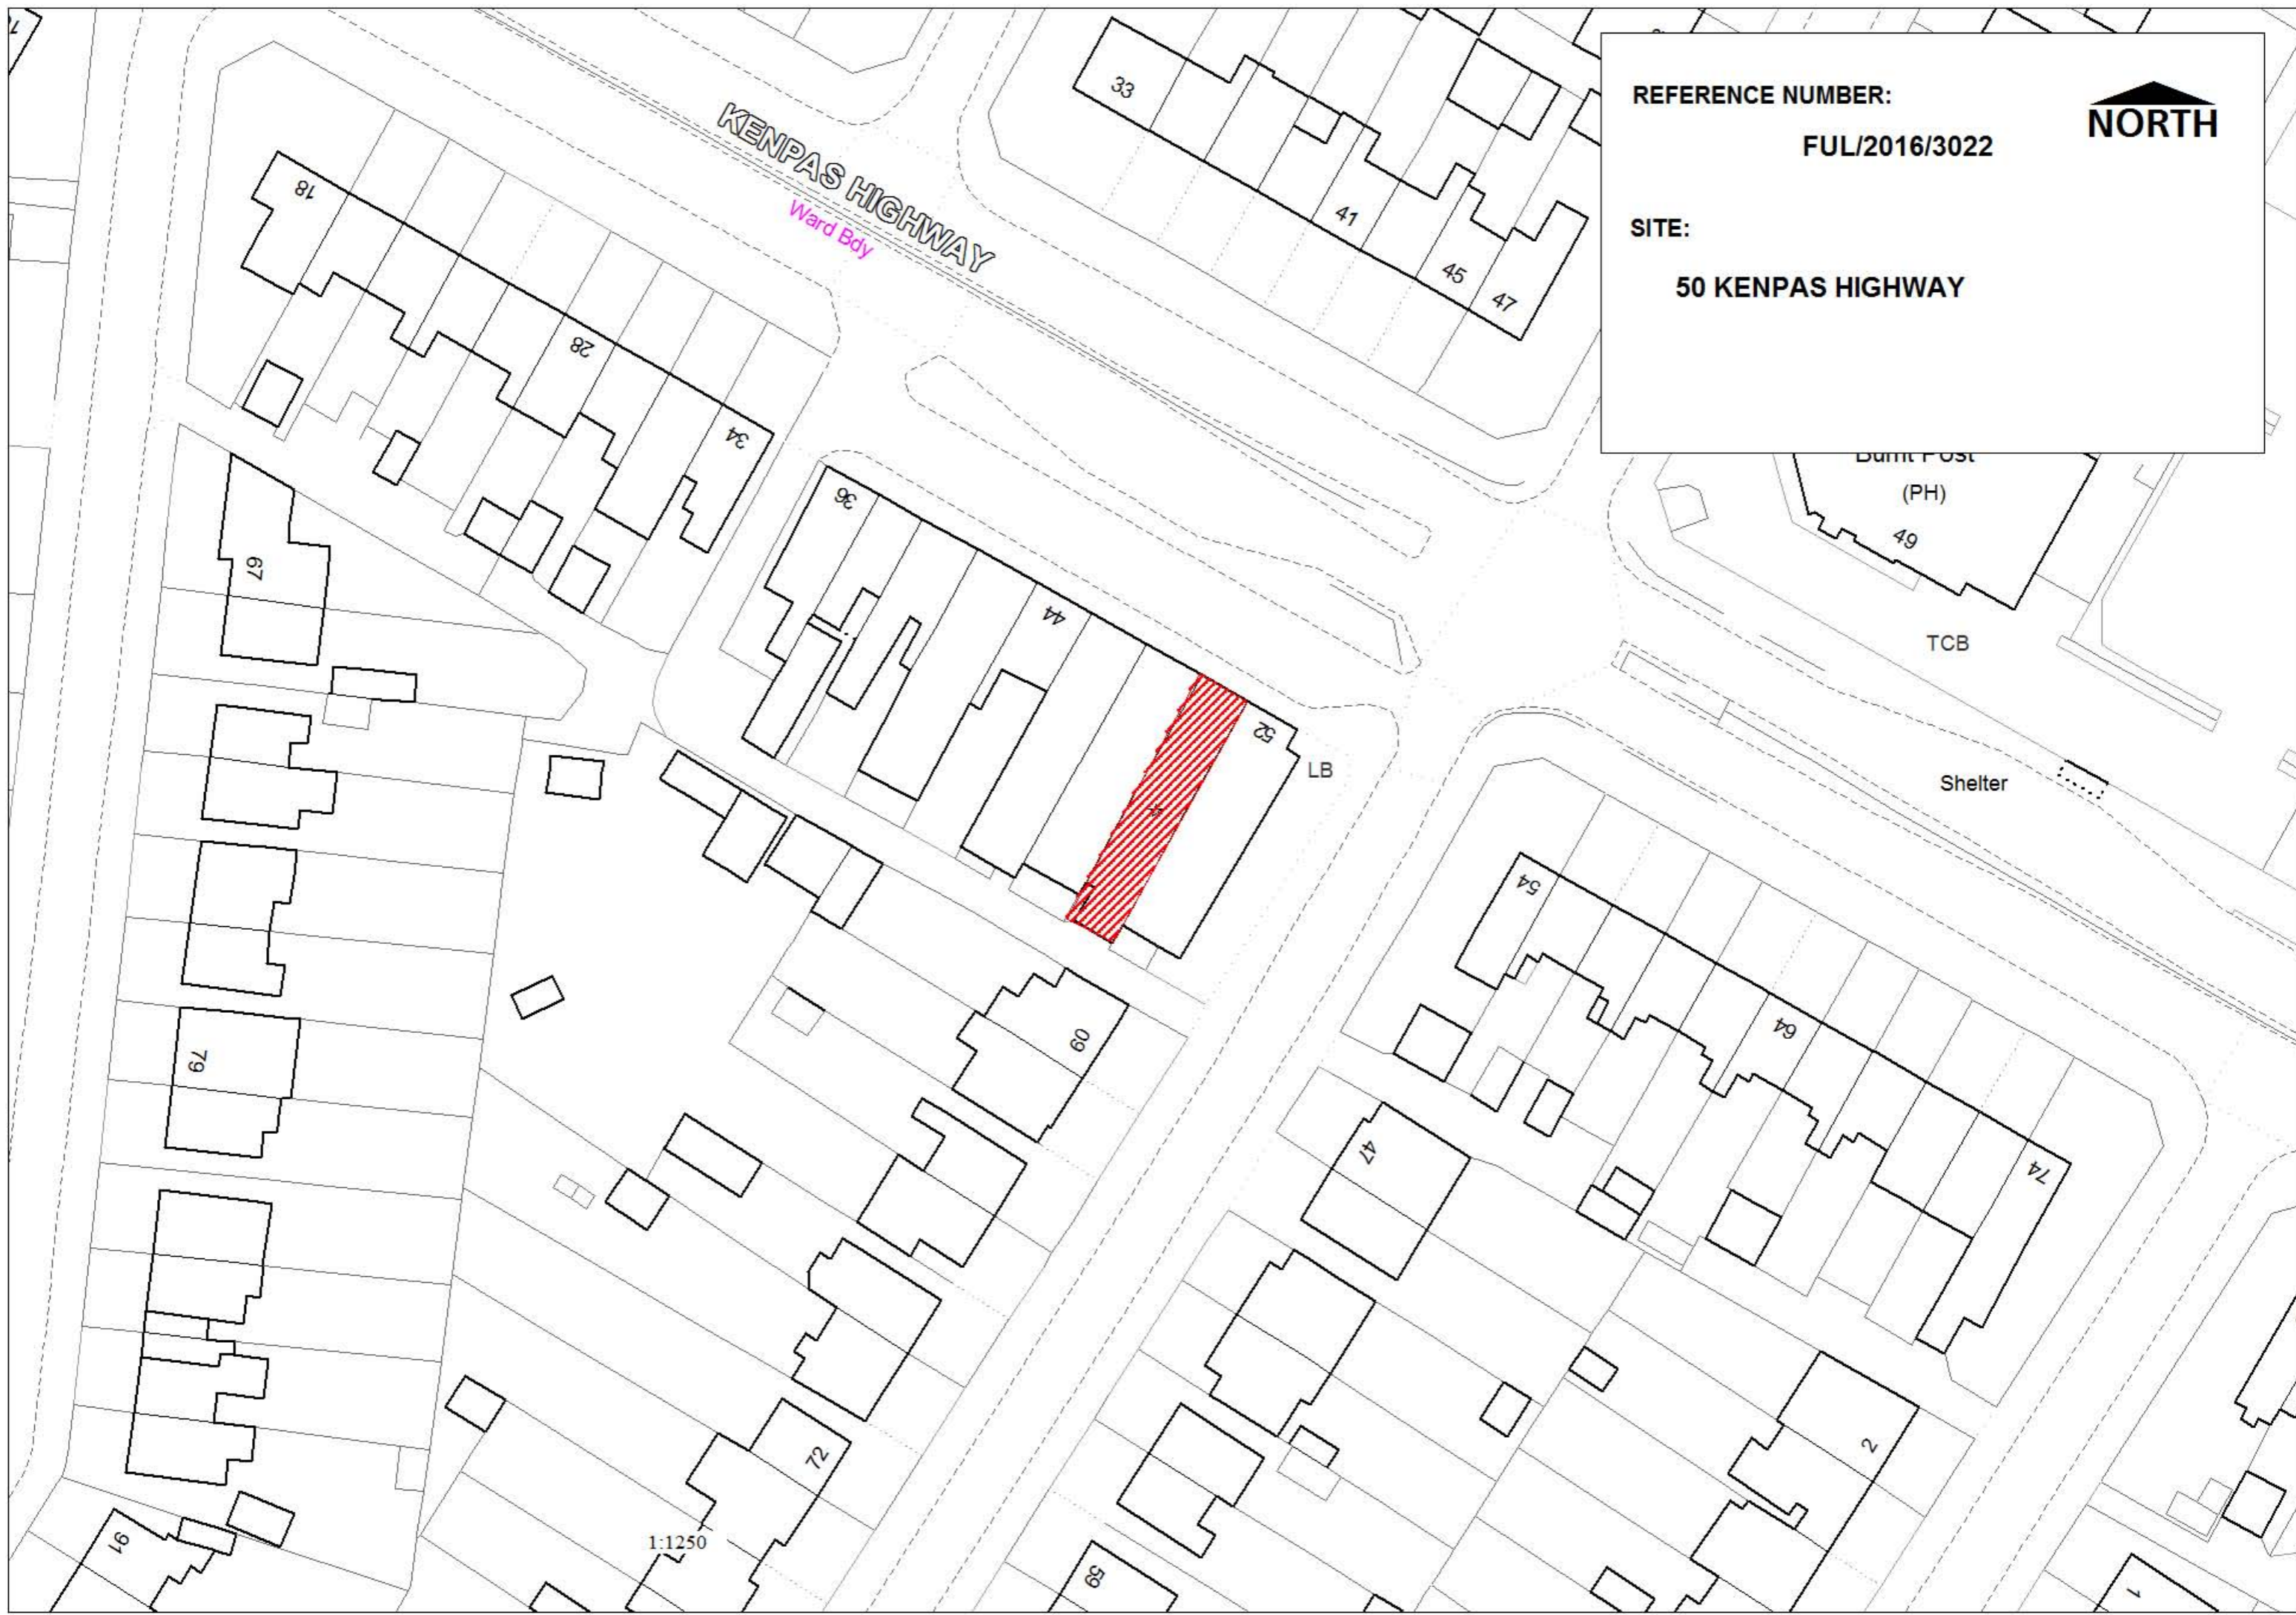

REFERENCE NUMBER:

FUL/2016/3022

SITE:

50 KENPAS HIGHWAY

Ancillary Takeaway Application at 'Ginger Orange' Restaurant, 50 Kenpas Highway, Coventry.

GENERAL NOTES
 DRAWING CAN BE SCALED FOR PLANNING PURPOSES ONLY BUT IF IN ANY DOUBT ABOUT A DIMENSION OR ANY OF THE DRAWING INFORMATION PLEASE ASK CDRB ARCHITECTS.

Block Plan
 Scale 1:500 @ A1

Location Plan
 Scale 1:1250 @ A1

PLANNING SUBMISSION

rev	date	by	check
cdrb architects ltd 8 The Square, Kenilworth, CV9 1EF.			
Job title Change of Use Planning Application for Restaurant with Ancillary Takeaway at 'Ginger Orange' Restaurant, 50 Kenpas Highway, Coventry.			
Drawing title Block Plan and Site Plan			
scale	drawn by	date	checked by
1:500 @ A1	CR	December 2016	CDRB
job no.	drawing no.	revision	
T803	AL (P) 00	-	